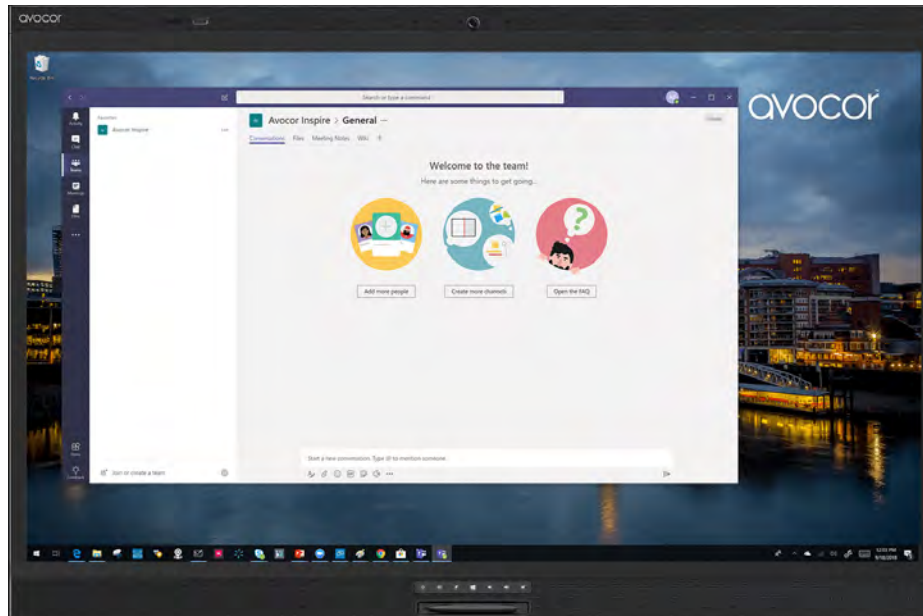

# BYOD

With

Windows collaboration display by  
**avocor**

## Windows collaboration display by Avocor

The ease of connecting a laptop to the display with touch connectivity, microphone and speakers as well as delivering power and internet via the single-cable USB-C is one of the reasons Windows collaboration displays by Avocor are changing how teams work together. By redefining the ease of BYOD, this solution demonstrated with Lenovo's Yoga ThinkPad finally delivers on the promise that meetings can take seconds to start. Prefer a dedicated PC to run applications, such as Quicklaunch or Microsoft teams? The Lenovo ThinkStation P330 Tiny easily mounts to the back of the Windows collaboration display by Avocor to provide powerful all-in-one collaboration, videoconferencing and computing.

**DISPLAY**

Diagonal Size (Inch)	65
Backlight	Direct LED
Aspect Ratio	16:9
Resolution	4K, 3840 x 2160 @ 60Hz
Brightness	370 (cd/m2)
Viewing Angle	178/178
Supported Colors	30-bit deep color
Display Orientation	Landscape